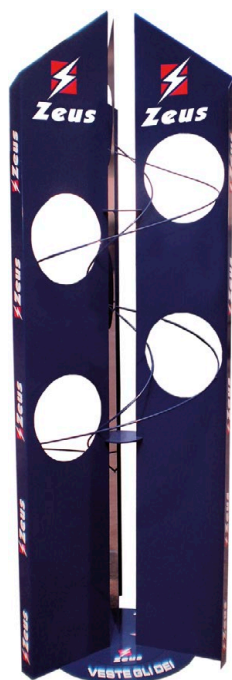

ESPOSITORE PORTAPALLONI

PREZZO/PRICE: **500 € + TAX**