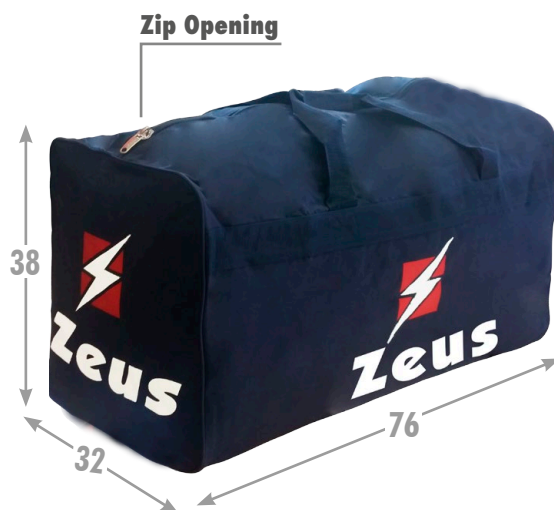

MISURE / SIZES

76x38x32 cm

TESSUTO / FABRIC

70% Nylon - 30% Poliestere

AVAILABLE UNTIL
2021

Blu
BLUE

Borsa Portadivise

TROLLEY