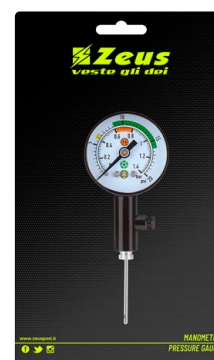

Nero-Giallo Fluo
BLACK-YELLOW FLUO

MANOMETRO

PREZZO/PRICE: **10 € + TAX**

**AVAILABLE UNTIL
2021**

Nero
BLACK

Set 5 AGHI *per palloni*

PREZZO/PRICE: **4 € + TAX**

**AVAILABLE UNTIL
2021**