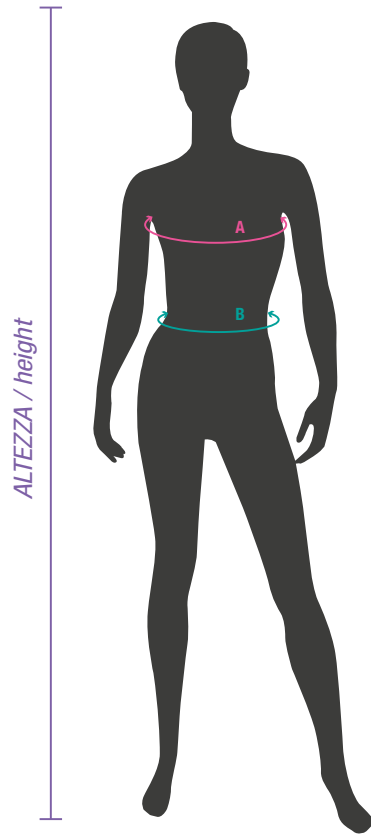

WOMEN'S SIZE CHART

TUTE TRACKSUITS							
TAGLIE SIZES		XS	S	M	L	XL	2XL
ETÀ YEARS		9-10	11-13				
ALTEZZA HEIGHT		128-140	140-155	155-175	175-183	184-189	190-198
A - CIRCONFERENZA TORACE A - CHEST MEASUREMENT		88	92	96	102	108	116
B - CIRCONFERENZA VITA B - WAIST MEASUREMENT		56	60	64	72	80	82

KIT							
TAGLIE SIZES	2XS	XS	S	M	L	XL	2XL
ETÀ YEARS	7-8	9-10	11-13				
ALTEZZA HEIGHT	118-128	128-140	140-155	155-175	175-183	184-189	190-198
A - CIRCONFERENZA TORACE A - CHEST MEASUREMENT	72	74	84	88	92	96	100
B - CIRCONFERENZA VITA B - WAIST MEASUREMENT	54	56	60	64	68	72	76

* Le misure indicate sono approssimative e possono variare da modello a modello e da tessuto a tessuto

* Measurements indicated are approximate and may vary from model to model and from fabric to fabric