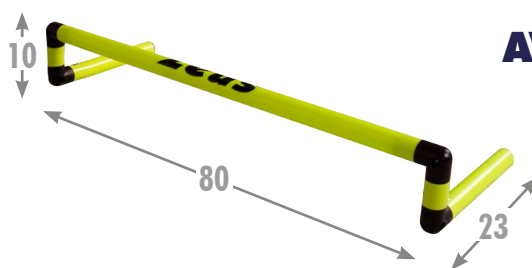

OSTACOLO OVER 10cm 6pz

PREZZO/PRICE: **130 € + TAX**

**AVAILABLE UNTIL
2021**

Ostacolo in PVC con tubulare di 32mm ad altezza fissa di 10cm