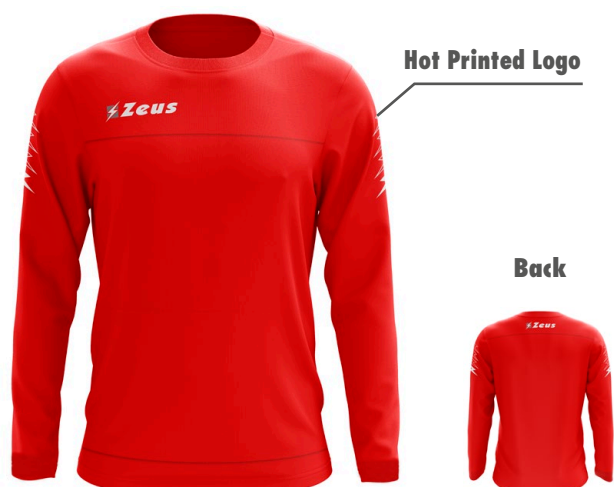

TRAINING
LINE

LINEA ENEA

TAGLIE/SIZES 3XS - 2XS - XS - S - M - L - XL - 2XL - 3XL **TESSUTO/FABRIC** 85% Poliestere-15% Cotone **VESTIBILITÀ/FITTING** Standard

Felpa ENEA

PREZZO/PRICE: **20 € + TAX**

**AVAILABLE UNTIL
2021**